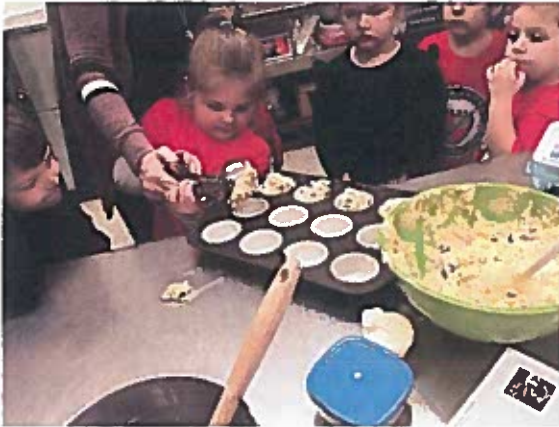

Principal's Reminder
01/25/19

Welcome to the St. Sebastian Regional Catholic School, where we form disciples of Jesus and strengthen the community of faith of our Church.

Preschool—When You Give a Moose a Muffin!